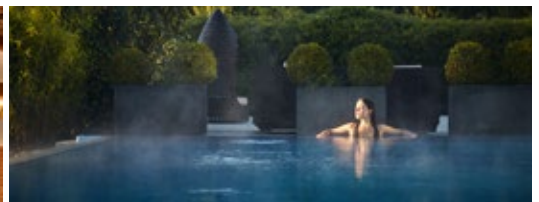

gather

“... boasting a self contained conference centre with a fully equipped 346^m2 ballroom and 10 meeting rooms with natural daylight“

With ‘time to breathe and space to think’, our magnificent estate offers your team unique surroundings, guaranteed to improve performance, cultivate creativity and deliver results. Offering **state-of-the-art-facilities** in our self contained Conference Centre, you can choose from our **ten well-appointed meeting and board rooms**, all with **natural daylight**, complimentary **hi-speed WiFi** and inspiring views of our great outdoors. Our versatile **Redwood Suite**, fully partitionable **over 346^m2 of space**, is equipped with **audio-visual equipment** and can host **up to 380 delegates**.

rest

“... sleep in one of our luxurious guest room and wake up revived, ready to participate and contribute“

Your team will sleep in one of our **158 spacious guest rooms and suites** or in one of our **20 beautiful resort houses** that sleep up to 8 people in an intimate self contained space. Delegates can use our 40,000 sq foot **Health Spa** with an Indoor/Outdoor Infinity Pool, Watermint Thermal Suite, Gymnasium & Relaxation Rooms and dine in one of our two restaurants. Our chefs have a **special range of exclusive menus** aimed at all tastes while improving performance through the use of **fresh locally sourced ingredients**, thoughtfully prepared to maximise your teams needs.